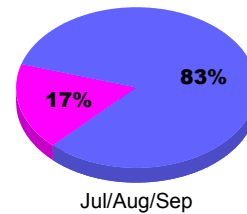

YTD Status Quo Clubs 2011-2012

Status Quo Clubs Compared to Status Quo Members

Legend: Status Quo Clubs (Cyan), Total Status Quo Members (Green)

MEMBERSHIP

**Membership Results
2011-2012**

**Membership
2010-2011**

Month	Net Memb Goal	Actual New Memb	Actual Dropped Memb	Gain/Loss of Memb	Gain/Loss of Memb
Jul/Aug/Sep		2	0	2	0
Totals		2	0	2	0

Membership Results 2011-2012

Goal, New, Dropped, Gain/Loss

Legend: Goal (Cyan), Actual (Green), Dropped (Yellow), Gain Loss (Magenta)

Comparison of Membership Gain/Loss

Current Year Compared to the Previous Year

Legend: Current Year (Cyan), Previous Year (Green)

Gender Comparison 2011-2012

Jul/Aug/Sep

Legend: Male (Cyan), Female (Magenta)