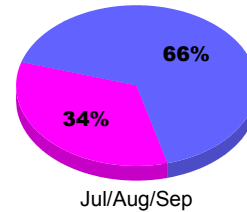

YTD Status Quo Clubs 2011-2012

Status Quo Clubs Compared to Status Quo Members

Legend: Status Quo Clubs (Cyan), Total Status Quo Members (Green)

MEMBERSHIP

Membership Results
2011-2012

Membership
2010-2011

Month	Net Memb Goal	Actual New Memb	Actual Dropped Memb	Gain/Loss of Memb	Gain/Loss of Memb
Jul/Aug/Sep		23	-28	-5	-27
Totals		23	-28	-5	-27

Membership Results 2011-2012

Goal, New, Dropped, Gain/Loss

Legend: Goal (Cyan), Actual (Green), Dropped (Yellow), Gain Loss (Magenta)

Comparison of Membership Gain/Loss

Current Year Compared to the Previous Year

Legend: Current Year (Cyan), Previous Year (Green)

Gender Comparison 2011-2012

Legend: Male (Blue), Female (Magenta)

2011-2012 GMT Reports for District (or Undistricted) **District 39 W OREGON**